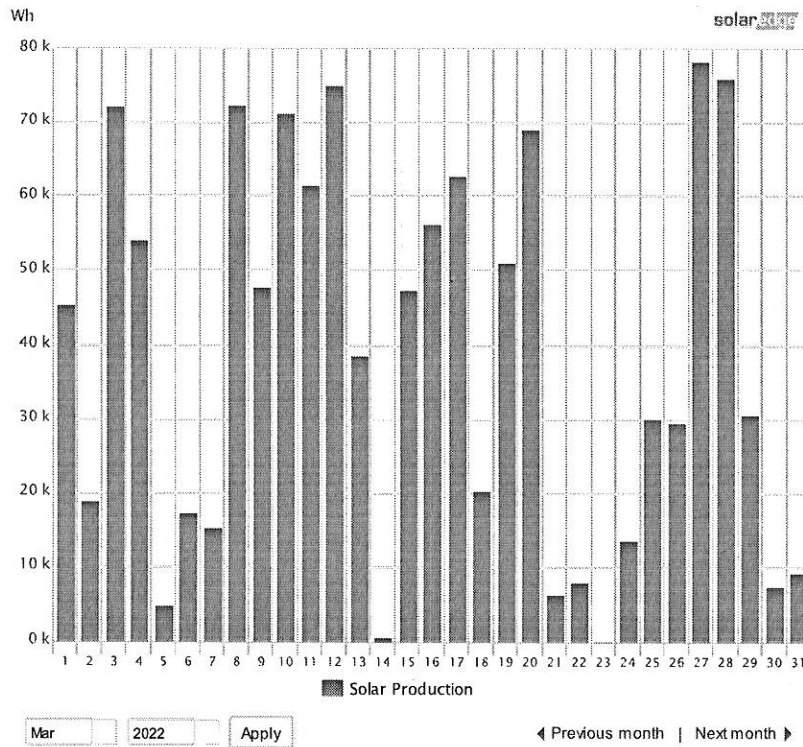

Choose a site (insert at least 3 letters to search):

Riverview Fire Hall

Current Power 1.28 kW	Energy today 1.74 kWh	Energy this month 520.74 kWh	Lifetime energy 61.24 MWh

Power and Energy

Day Week Month Billing Cycle Year

03/01/2022 - 03/31/2022

System Production: **1.19 MWh**