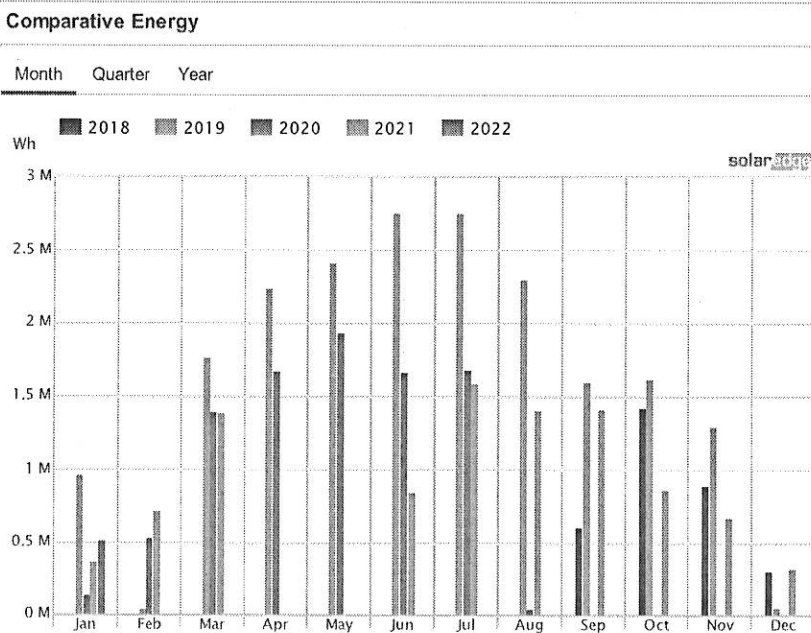

Environmental Benefits

CO2 Emission Saved
41,193.22 kg

Equivalent Trees Planted
685.58