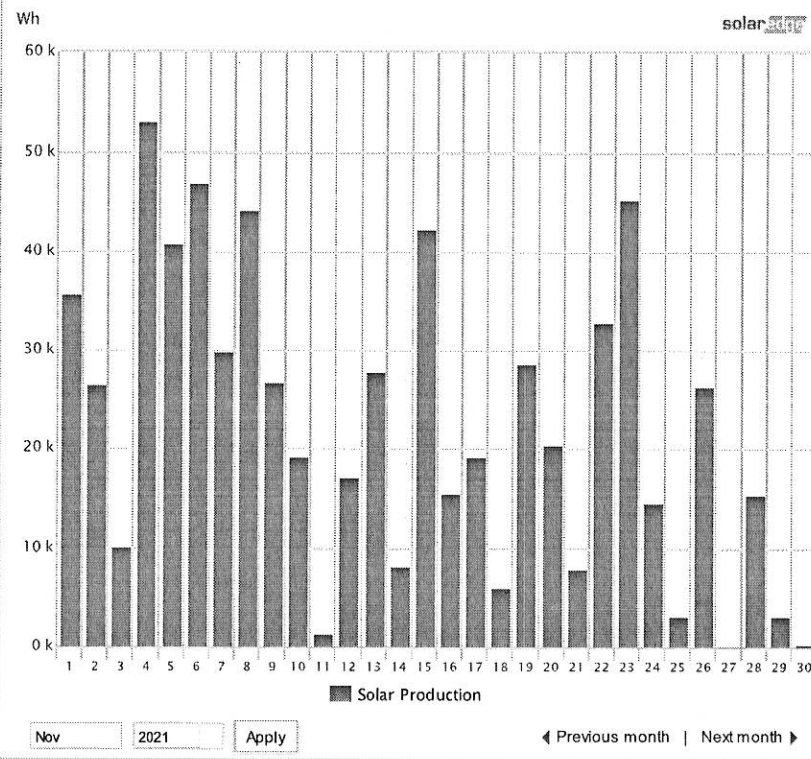

Power and Energy

Day Week Month Billing Cycle Year

11/01/2021 - 11/30/2021

System Production: **668.16 kWh**

Status	Active
ID	764477
Name	Riverview Fire Hall
Address	Wisconsin 32 15471, Mountain, Wisconsin, United ...
Installed	06/28/2018
Last Updated	01/30/2022 22:08
Peak Power	20 kWp