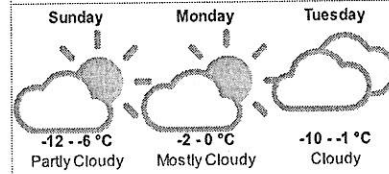

Partly Cloudy  
-6.9 °C  
Feels like -11.8 °C  
Wind NW 10.8 km/h  
Humidity 59 %  
Sunrise at 07:08  
Sunset at 17:11

Comparative Energy

Month Quarter Year

Environmental Benefits

CO2 Emission Saved  
41,359.25 kg