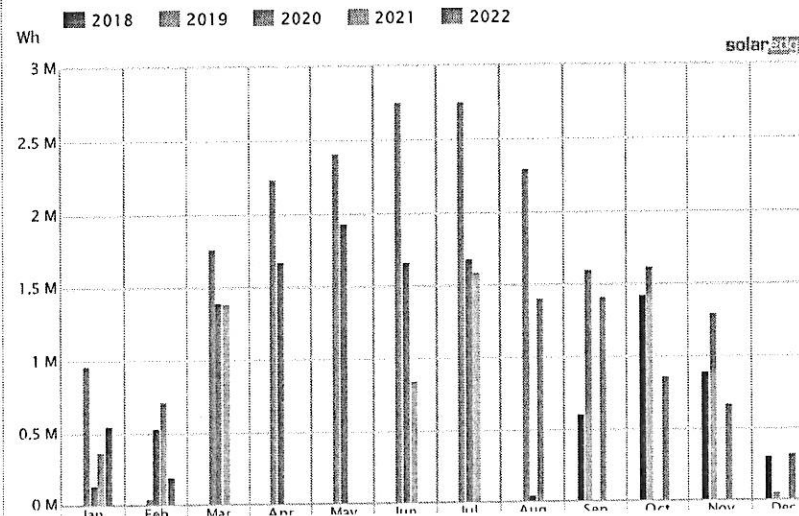

Comparative Energy

Month Quarter Year

Environmental Benefits

CO2 Emission Saved
41,359.25 kg

Equivalent Trees Planted
688.34