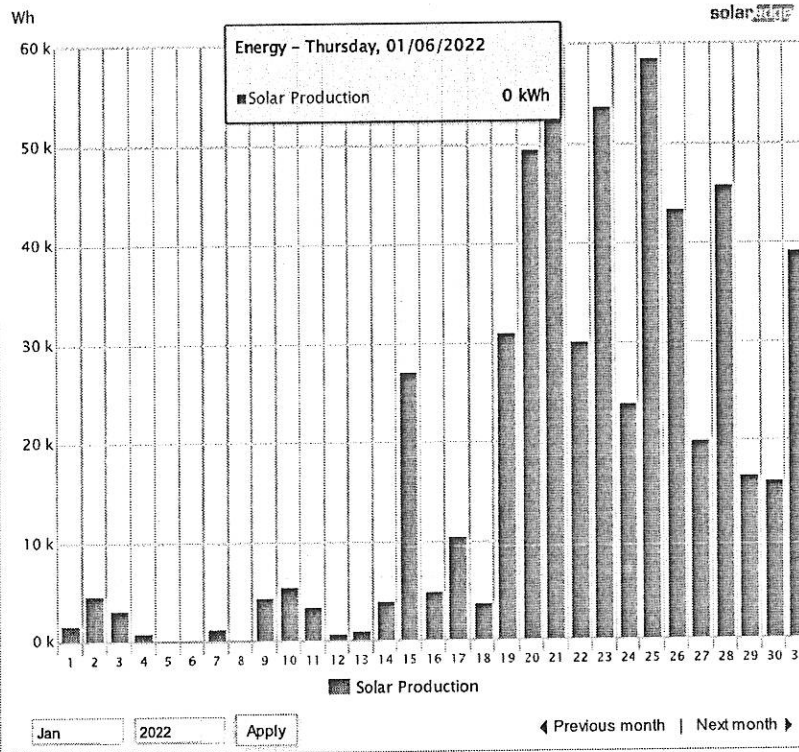

Power and Energy

Day Week Month Billing Cycle Year

01/01/2022 - 01/31/2022

System Production: 556.3 kWh

Status	Active
ID	764477
Name	Riverview Fire Hall
Address	Wisconsin 32 15471, Mountain, Wisconsin, United ...
Installed	06/28/2018
Last Updated	02/07/2022 15:24
Peak Power	20 kWp