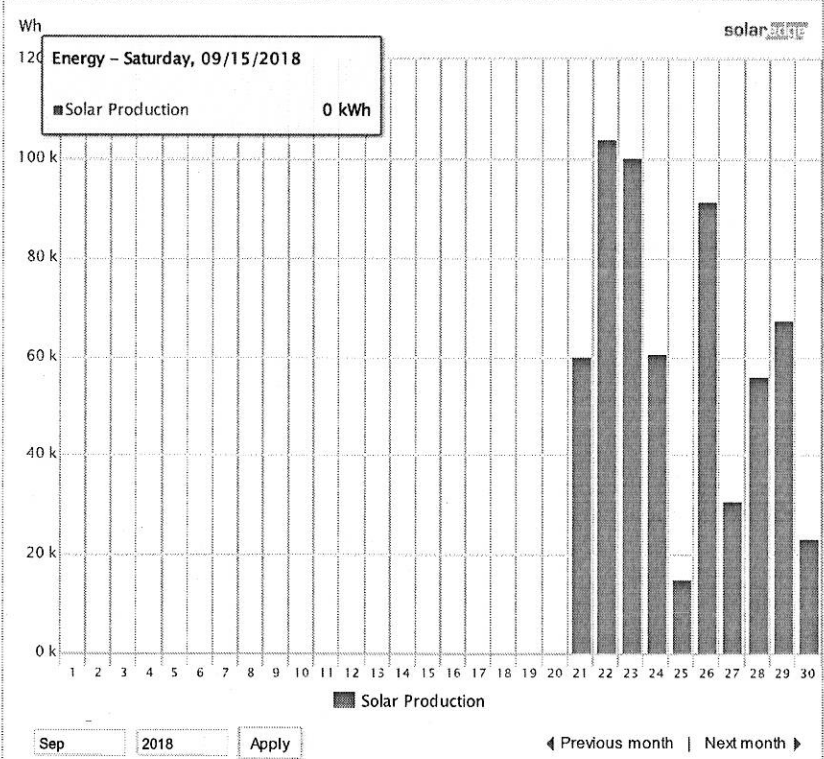

Status	Active
ID	764477
Name	Riverview Fire Hall
Address	Wisconsin 32 15471, Mountain, Wisconsin, United ...
Installed	06/28/2018
Last Updated	01/30/2022 22:08
Peak Power	20 kWp

Cloudy
-7 °C
Feels like -7 °C
Wind WNW 3.6 km/h
Humidity 75 %
Sunrise at 07:18
Sunset at 17:00

Day	Temp Range	Condition
Saturday	-12 - -5 °C	Mostly Cloudy
Sunday	-5 - -4 °C	Cloudy
Monday	-16 - -2 °C	Mostly Cloudy