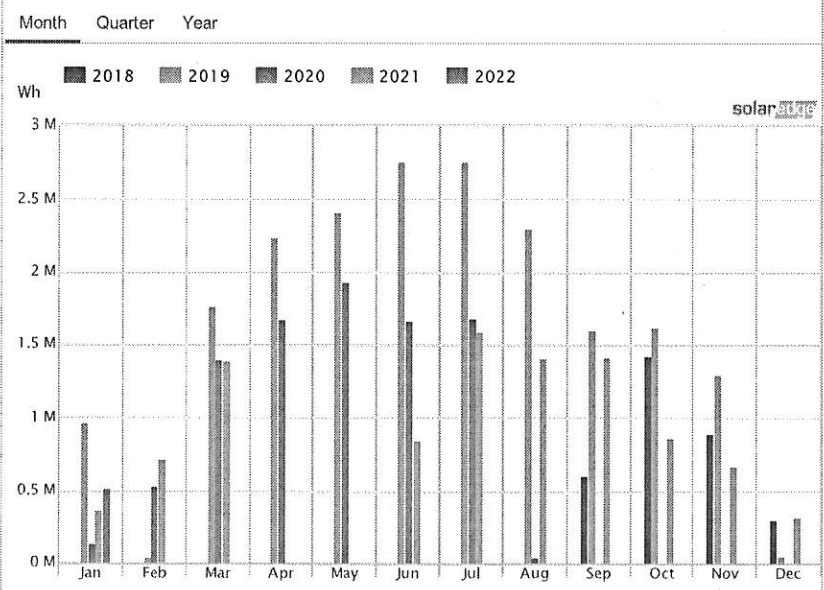

Comparative Energy

Environmental Benefits

CO2 Emission Saved	41,193.22 kg
Equivalent Trees Planted	685.58