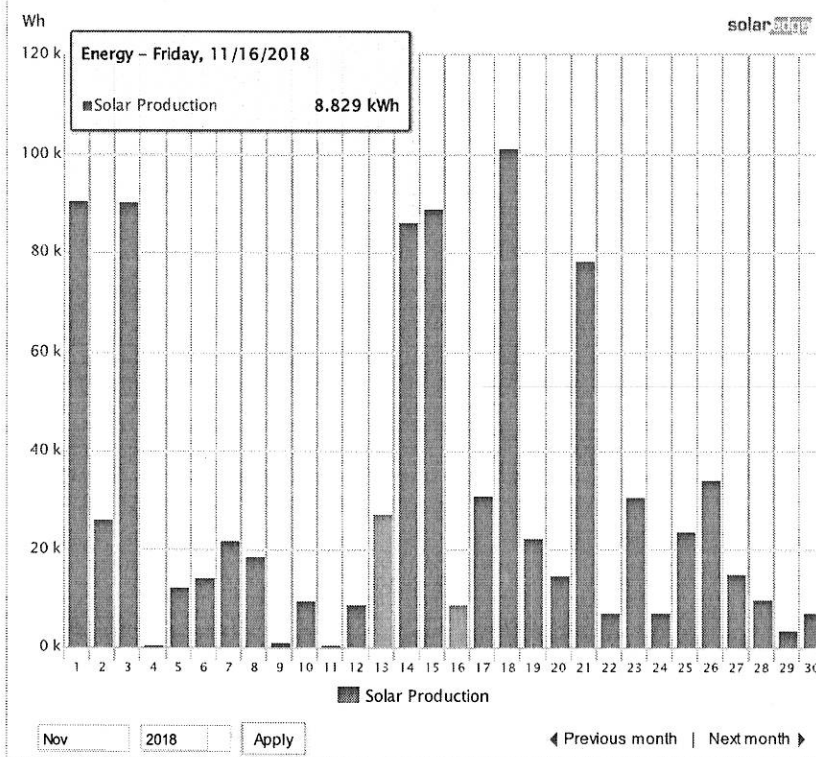

Choose a site (insert at least 3 letters to search):

Riverview Fire Hall

Current Power <b>0 W</b>	Energy today <b>15.96 kWh</b>	Energy this month <b>517.16 kWh</b>	Lifetime energy <b>58.6 MWh</b>
-----------------------------	----------------------------------	----------------------------------------	------------------------------------

**Power and Energy**

Day Week Month Billing Cycle Year

11/01/2018 - 11/30/2018

System Production: **891.03 kWh**

Status	Active
ID	764477
Name	Riverview Fire Hall
Address	Wisconsin 32 15471, Mountain, Wisconsin, United ...
Installed	06/28/2018
Last Updated	01/30/2022 22:08
Peak Power	20 kWp