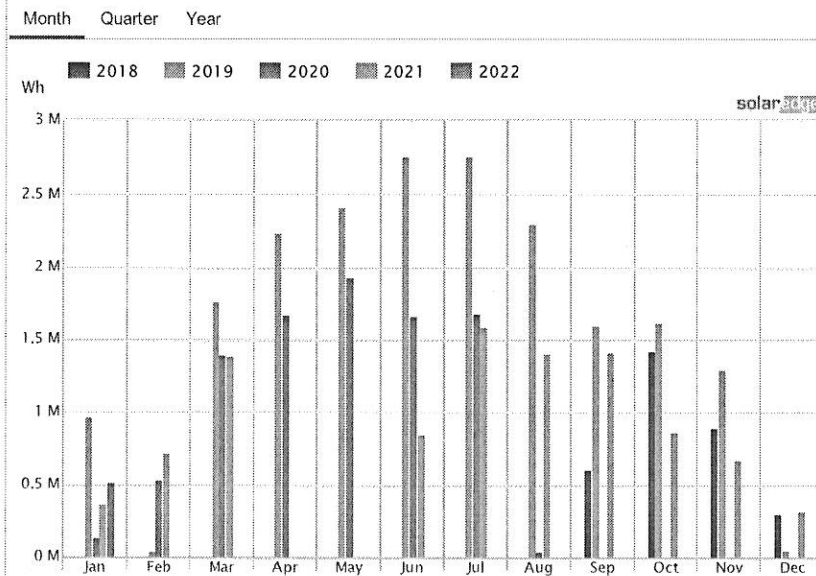

Comparative Energy

Environmental Benefits

CO2 Emission Saved
41,193.22 kg

Equivalent Trees Planted
685.58