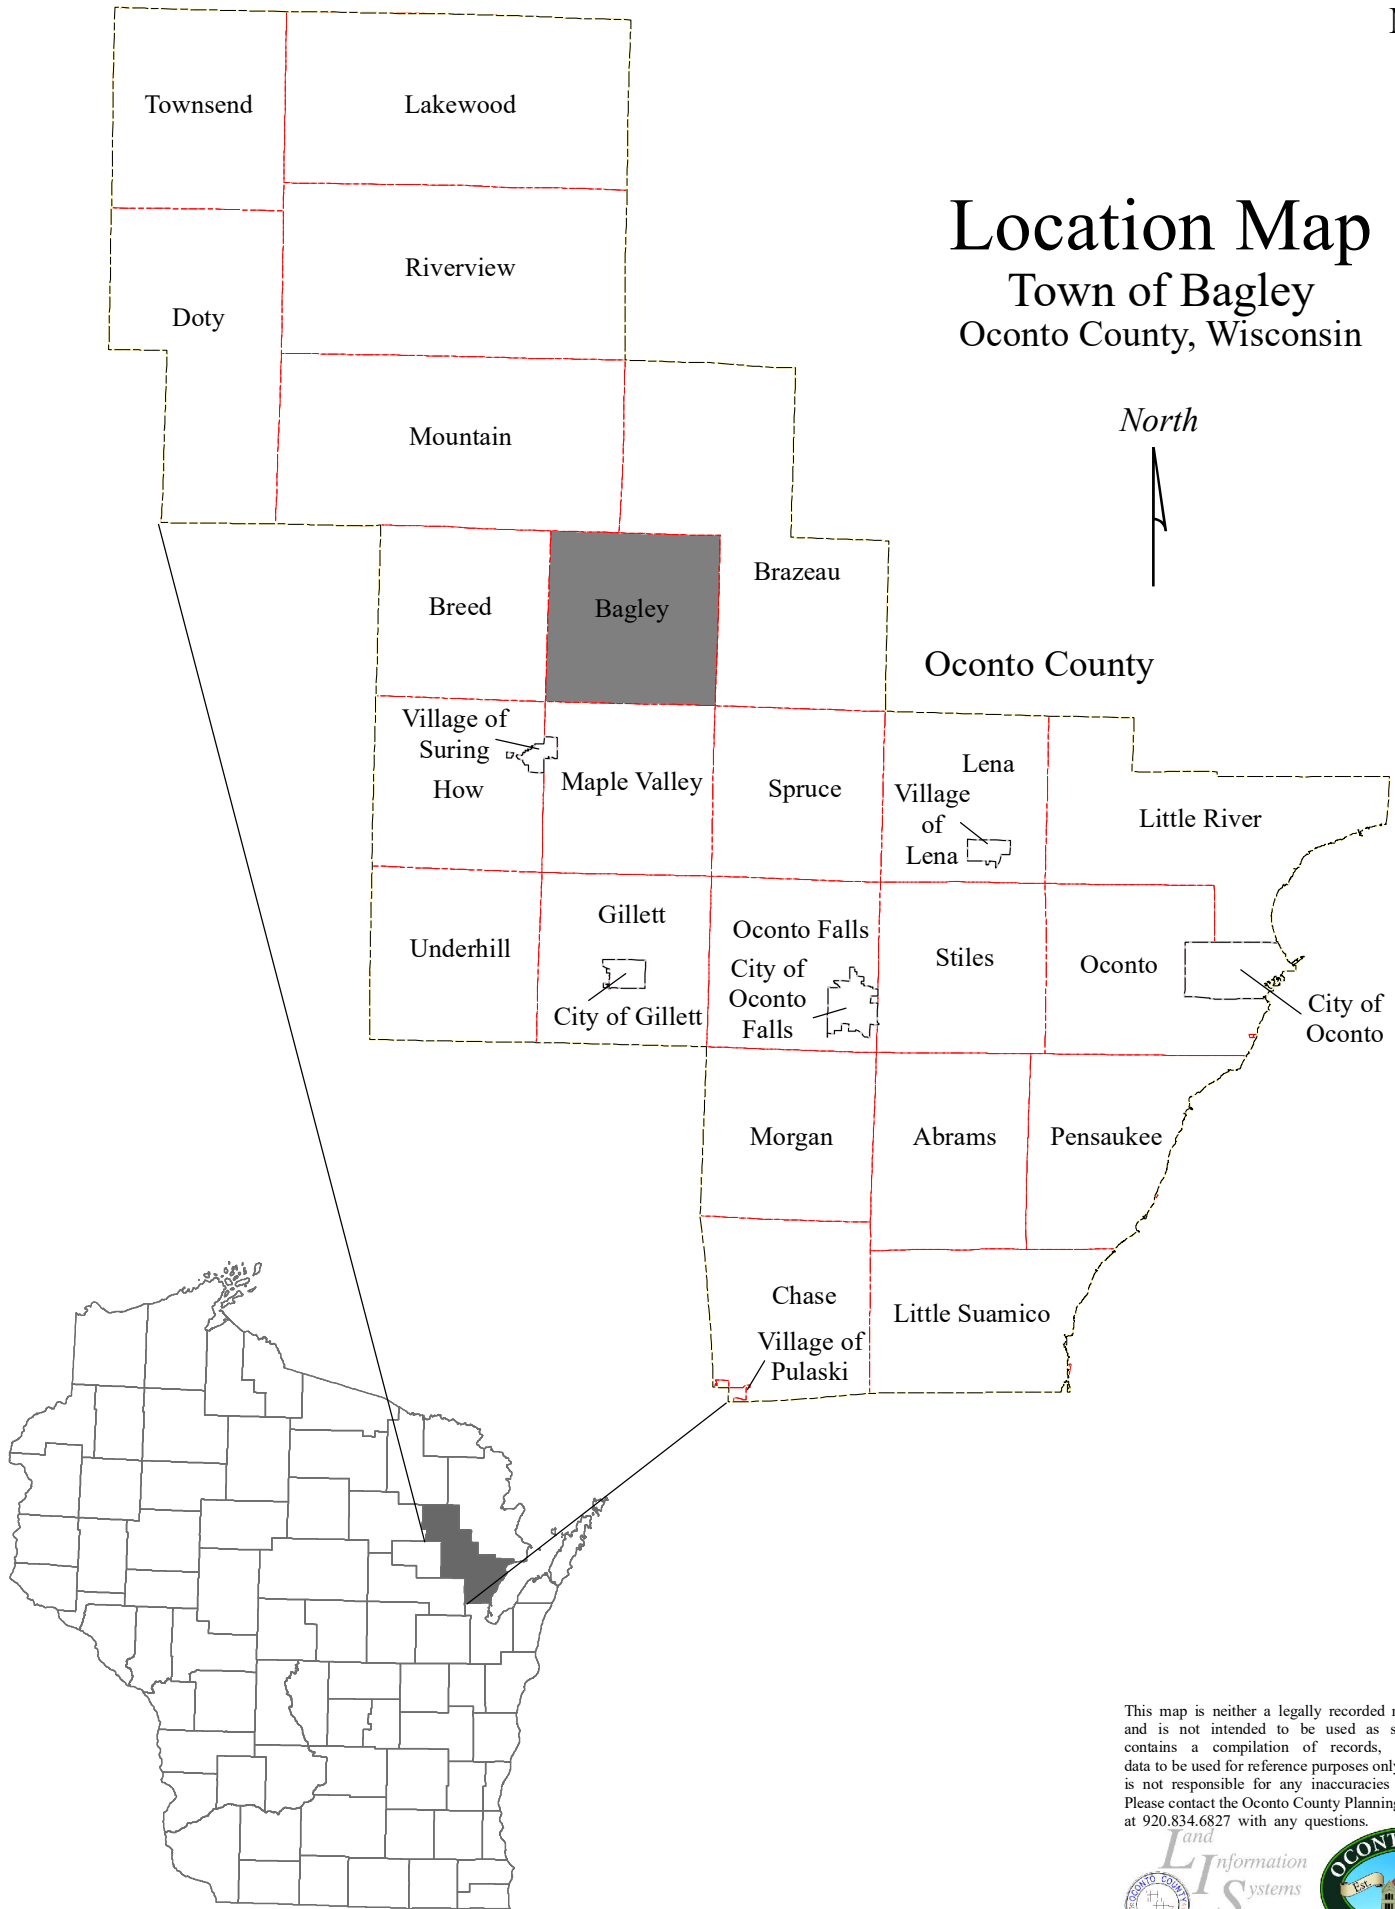

Location Map

Town of Bagley

Oconto County, Wisconsin

North

Wisconsin

This map is neither a legally recorded map nor a survey and is not intended to be used as such. This map contains a compilation of records, information, and data to be used for reference purposes only. Oconto County is not responsible for any inaccuracies herein contained. Please contact the Oconto County Planning & Zoning Office at 920.834.6827 with any questions.

Oconto County Planning & Zoning