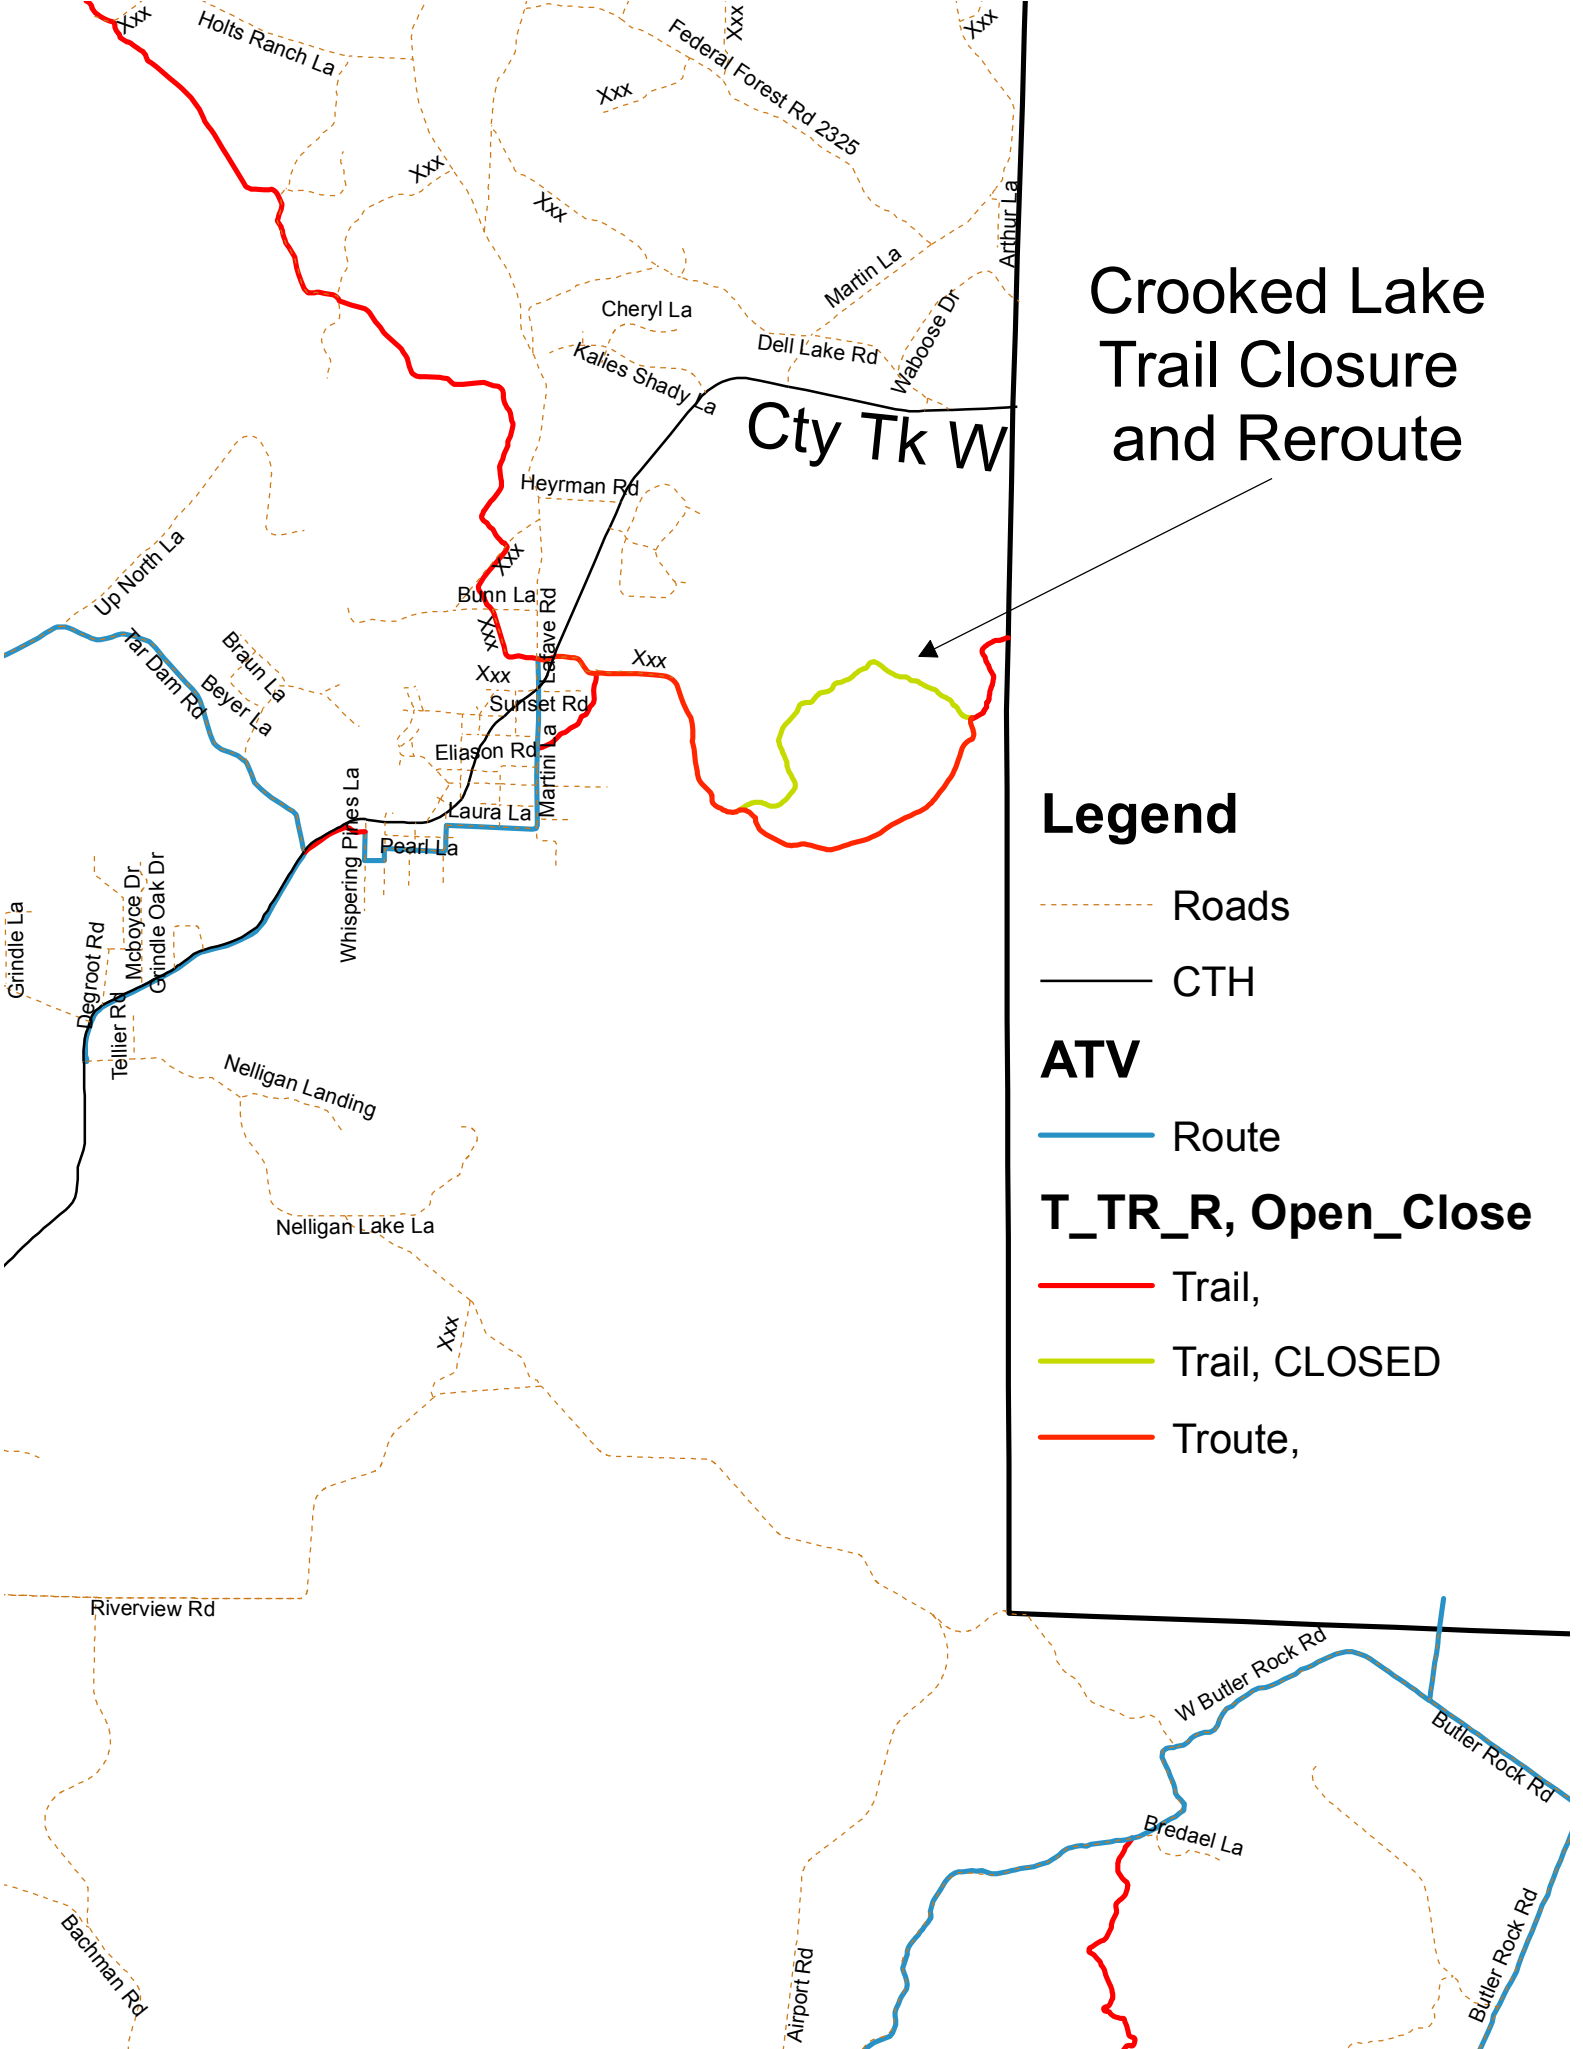

Crooked Lake Trail Closure and Reroute

Legend

--- Roads

— CTH

ATV

— Route

T_TR_R, Open_Close

— Trail,

— Trail, CLOSED

— Troute,