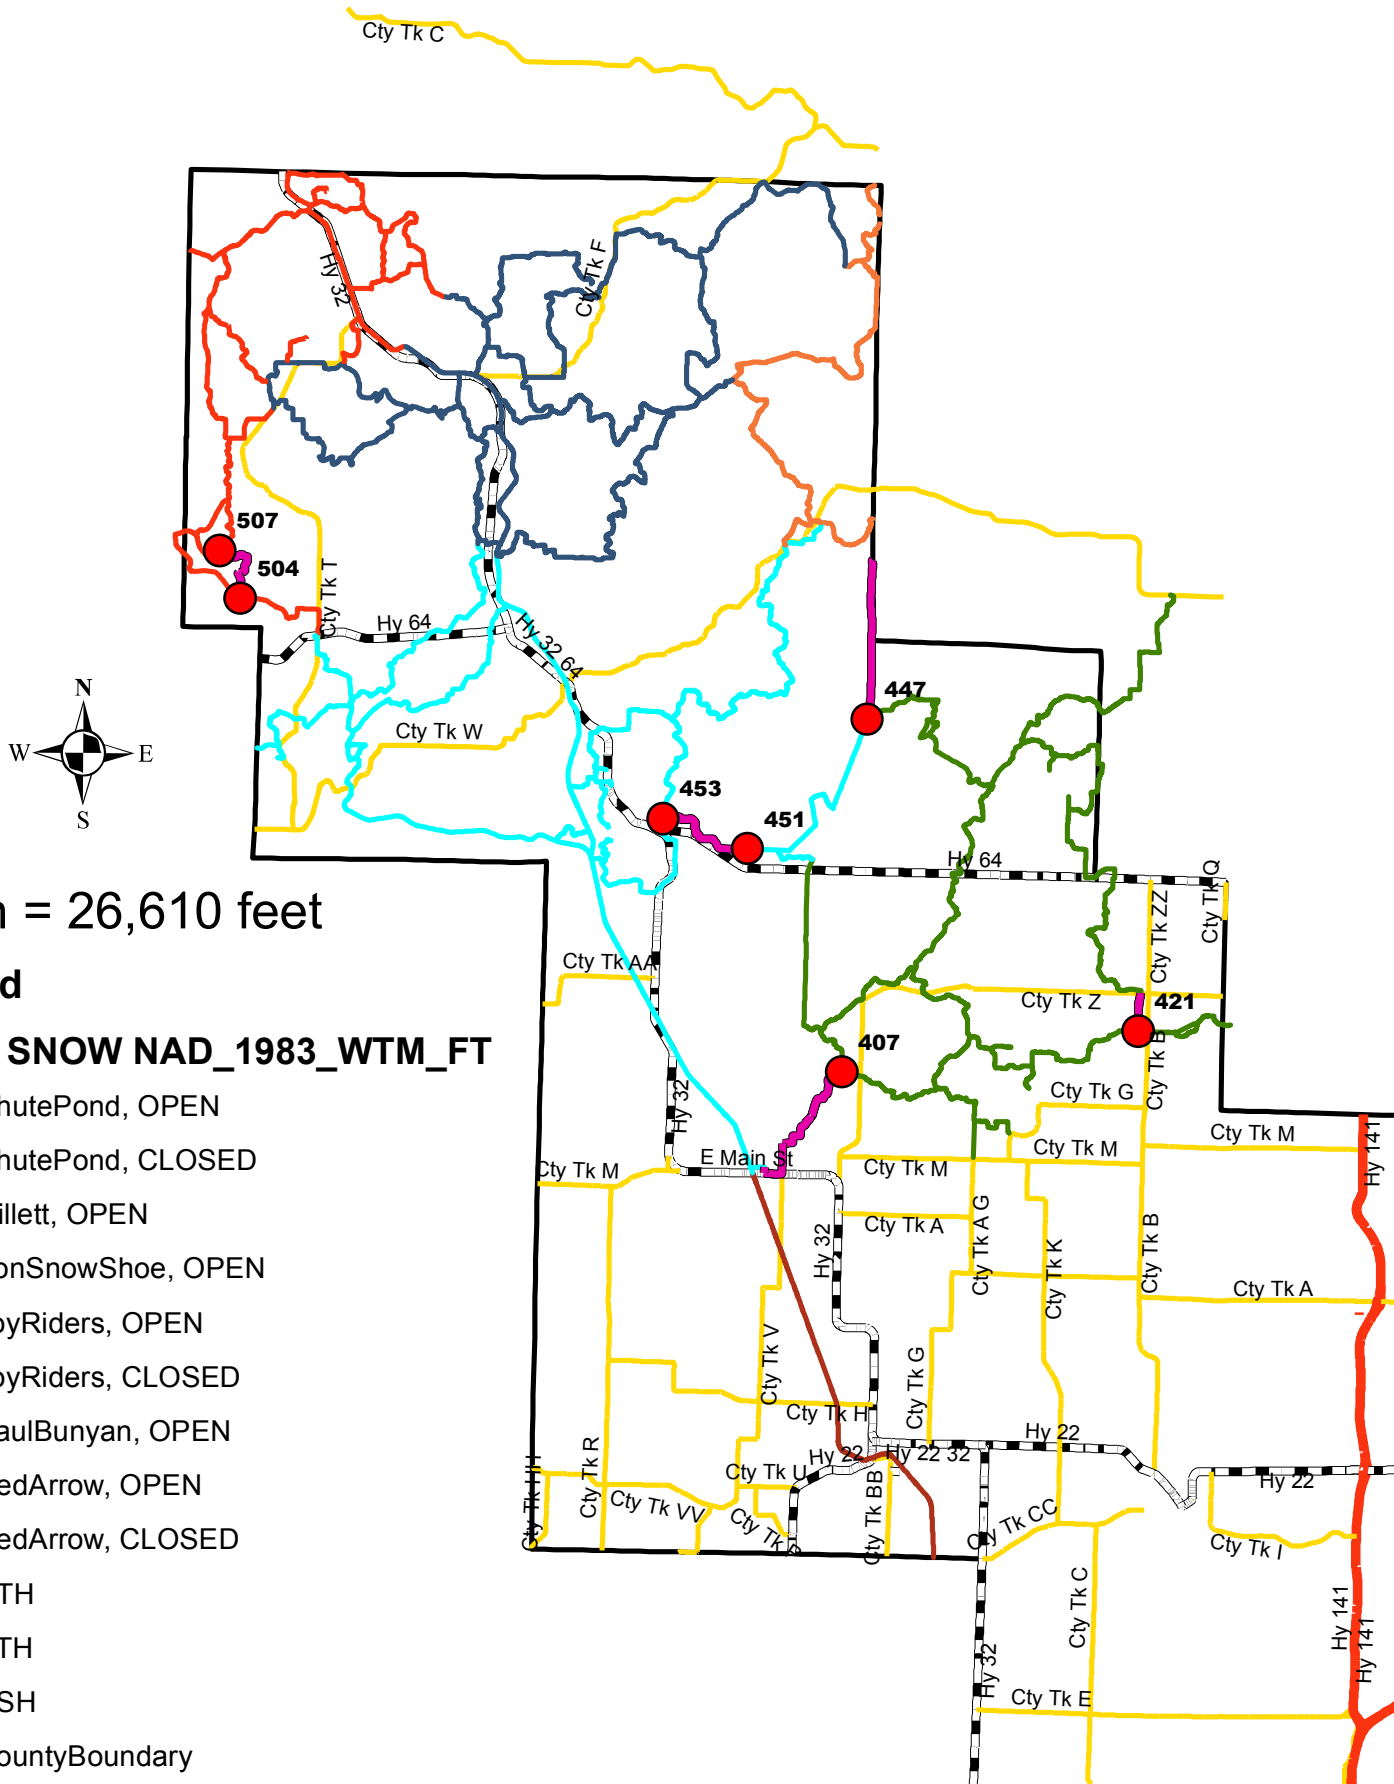

Oconto County Snowmobile Trails

Opening Friday December 20, 2019

1 inch = 26,610 feet

Legend

WDNR SNOW NAD_1983_WTM_FT

- ChutePond, OPEN
- ChutePond, CLOSED
- Gillett, OPEN
- IronSnowShoe, OPEN
- JoyRiders, OPEN
- JoyRiders, CLOSED
- PaulBunyan, OPEN
- RedArrow, OPEN
- RedArrow, CLOSED
- CTH
- STH
- USH
- CountyBoundary